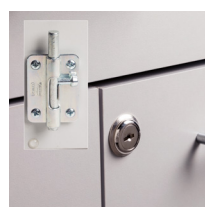

1

OVERALL CABINET SPECIFICATIONS

60" W x 18" D x 35" H

OVERALL CART SPECIFICATIONS

20" W x 18.5" D x 29.5" H

OPTIONS

022 Stainless Steel sink and chrome faucet set

055 Door & Drawer Locks