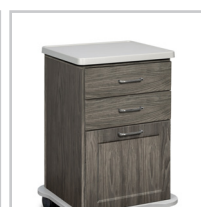

43 Cart Option