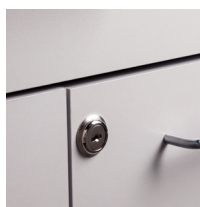

60" Fashion Finish, Cart-Mate Cabinet/Cart Left

58060ML

CABINET

- Fashion Finish base cabinet with 2 doors, 2 adjustable shelves, 2 drawers and cart-port
- Easy-clean, all laminate surfaces
- Tough, chip resistant edges
- Unit is pre-assembled to save installation time
- Fully adjustable, soft-close hinges
- 3.25" backsplash included with top
- Satin finish pulls
- Optional sink positioned as shown
- Choice of Arctic White or Metropolis Gray Fashion Finish
- Choice of 6 laminate top colors
- Door locks available

1

OVERALL CABINET SPECIFICATIONS

60" W x 18" D x 35" H

OVERALL CART SPECIFICATIONS

20" W x 18.5" D x 29.5" H

OPTIONS

022 Stainless Steel sink and chrome faucet set

055 Door & Drawer Locks