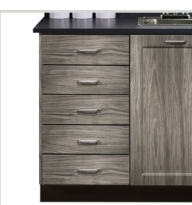

60" Fashion Finish, Cart-Mate Cabinet/Cart Left

CART-MATE™
CABINETS

58060L CABINET

- Fashion Finish base cabinet with 2 doors, 2 adjustable shelves, 2 drawers and cart-port
- Easy-clean, all laminate surfaces
- Tough, chip resistant edges
- Unit is pre-assembled to save installation time
- Fully adjustable, soft-close hinges
- 3.25" backsplash included with top
- Satin finish pulls
- Optional sink positioned as shown
- Choice of Arctic White or Metropolis Gray Fashion Finish
- Choice of 6 laminate top colors
- Door locks available

CART

- Fashion Finish cabinet mounted on four, locking, 3" swivel casters
- 4 soft-close drawers that hold up to 75 lbs. each
- ClintonClean™ solid plastic bumper
- One-piece, vacuum-formed, gray-haircell, textured, top rimmed on all sides
- Satin finish pulls
- Fashion Finish color to match cabinet
- Drawer locks available

OVERALL CABINET SPECIFICATIONS

60" W x 18" D x 35" H

OVERALL CART SPECIFICATIONS

20" W x 18.5" D x 29.5" H

OPTIONS

022 Stainless Steel sink and chrome faucet set

055 Door & Drawer Locks

066 Door Locks & Inside Latch