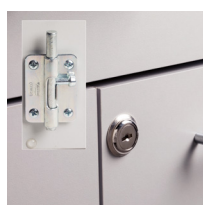

60" Fashion Finish, Cart-Mate Cabinet/Cart Left

CART-MATE™
CABINETS

58060L CABINET

- Fashion Finish base cabinet with 2 doors, 2 adjustable shelves, 2 drawers and cart-port
- Easy-clean, all laminate surfaces
- Tough, chip resistant edges
- Unit is pre-assembled to save installation time
- Fully adjustable, soft-close hinges
- 3.25" backsplash included with top
- Satin finish pulls
- Optional sink positioned as shown
- Choice of Arctic White or Metropolis Gray Fashion Finish
- Choice of 6 laminate top colors
- Door locks available

OVERALL CABINET SPECIFICATIONS

60" W x 18" D x 35" H

OVERALL CART SPECIFICATIONS

20" W x 18.5" D x 29.5" H

OPTIONS

022 Stainless Steel sink and chrome faucet set

055 Door & Drawer Locks

066 Door Locks & Inside Latch