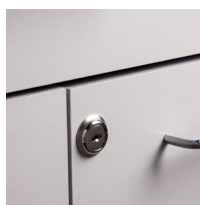

60" Fashion Finish, Cart-Mate Cabinet/Cart Left

CART-MATE™
CABINETS

58060L CABINET

- Fashion Finish base cabinet with 2 doors, 2 adjustable shelves, 2 drawers and cart-port
- Easy-clean, all laminate surfaces
- Tough, chip resistant edges
- Unit is pre-assembled to save installation time
- Fully adjustable, soft-close hinges
- 3.25" backsplash included with top
- Satin finish pulls
- Optional sink positioned as shown
- Choice of Arctic White or Metropolis Gray Fashion Finish
- Choice of 6 laminate top colors
- Door locks available

OVERALL CABINET SPECIFICATIONS

60" W x 18" D x 35" H

OVERALL CART SPECIFICATIONS

20" W x 18.5" D x 29.5" H

OPTIONS

022 Stainless Steel sink and chrome faucet set

055 Door & Drawer Locks

066 Door Locks & Inside Latch