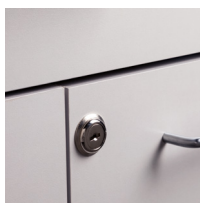

48" Fashion Finish, Cart-Mate Cabinet/Cart Right

58048R CABINET

- Fashion Finish base cabinet with 2 doors, 1 adjustable shelf and cart-port
- Easy-clean, all laminate surfaces
- Tough, chip resistant edges
- Unit is pre-assembled to save installation time
- Fully adjustable, soft-close hinges
- 3.25" backsplash included with top
- Satin finish pulls
- Optional sink positioned as shown
- Choice of Arctic White or Metropolis Gray Fashion Finish
- Choice of 6 laminate top colors
- Door locks available

OVERALL CABINET SPECIFICATIONS

48" W x 18" D x 35" H

OVERALL CART SPECIFICATIONS

20" W x 18.5" D x 29.5" H

OPTIONS

022 Stainless Steel sink and chrome faucet set

055 Door & Drawer Locks

066 Door Locks & Inside Latch