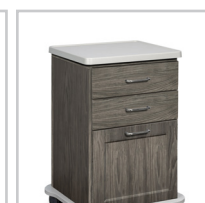

43 Cart Option