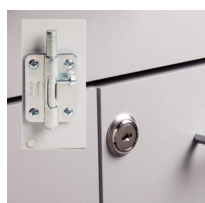

48" Fashion Finish, Cart-Mate Cabinet/Cart Right

58048R CABINET

- Fashion Finish base cabinet with 2 doors, 1 adjustable shelf and cart-port
- Easy-clean, all laminate surfaces
- Tough, chip resistant edges
- Unit is pre-assembled to save installation time
- Fully adjustable, soft-close hinges
- 3.25" backsplash included with top
- Satin finish pulls
- Optional sink positioned as shown
- Choice of Arctic White or Metropolis Gray Fashion Finish
- Choice of 6 laminate top colors
- Door locks available

OVERALL CABINET SPECIFICATIONS

48" W x 18" D x 35" H

OVERALL CART SPECIFICATIONS

20" W x 18.5" D x 29.5" H

OPTIONS

022 Stainless Steel sink and chrome faucet set

055 Door & Drawer Locks

066 Door Locks & Inside Latch