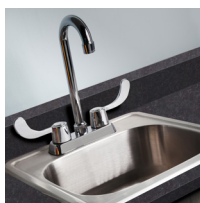

48" Fashion Finish, Cart-Mate Cabinet/Cart Right

58048R CABINET

- Fashion Finish base cabinet with 2 doors, 1 adjustable shelf and cart-port
- Easy-clean, all laminate surfaces
- Tough, chip resistant edges
- Unit is pre-assembled to save installation time
- Fully adjustable, soft-close hinges
- 3.25" backsplash included with top
- Satin finish pulls
- Optional sink positioned as shown
- Choice of Arctic White or Metropolis Gray Fashion Finish
- Choice of 6 laminate top colors
- Door locks available

CART

- Fashion Finish cabinet mounted on four, locking, 3" swivel casters
- 4 soft-close drawers that hold up to 75 lbs. each
- ClintonClean™ solid plastic bumper
- One-piece, vacuum-formed, gray-haircell, textured, top rimmed on all sides
- Satin finish pulls
- Fashion Finish color to match cabinet
- Drawer locks available

CART-MATE™
CABINETS

Shown with -022 optional sink

fashionfinish
CASEWORK BY CLINTON

California residents please be advised of the following, pursuant to Proposition 65:

1
WARNING: This product can expose you to chemicals, including chromium, which is known to the State of California to cause cancer or reproductive toxicity. For more information go to www.P65Warnings.ca.gov.

OVERALL CABINET SPECIFICATIONS

48" W x 18" D x 35" H

OVERALL CART SPECIFICATIONS

20" W x 18.5" D x 29.5" H

OPTIONS

022 Stainless Steel sink and chrome faucet set

055 Door & Drawer Locks

066 Door Locks & Inside Latch