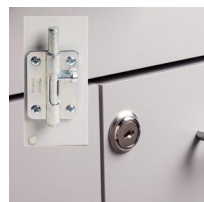

### OPTIONS

022 Stainless Steel sink and chrome faucet set

055 Door & Drawer Locks

066 Door Locks & Inside Latch

044 Add a Drawer cannot be used with a sink option

42 Cart Option

43 Cart Option

**Cabinet and Countertop colors**