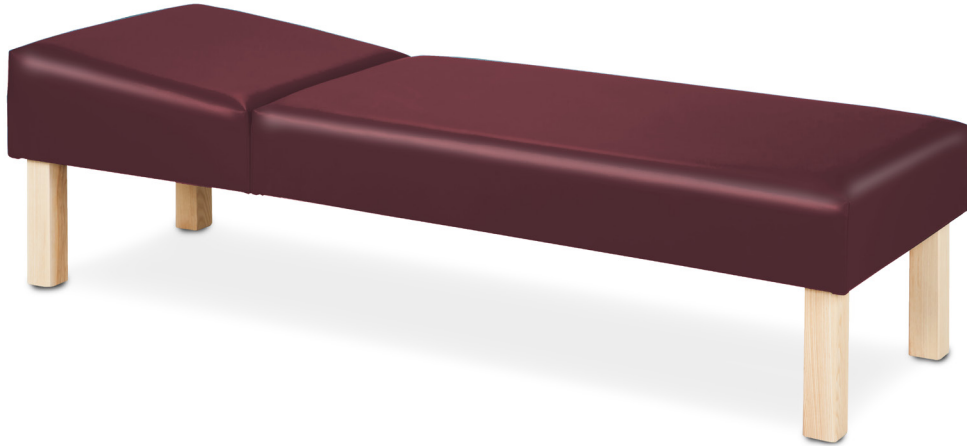

## Hardwood Leg Couch

### MODEL 3620

- Dual frame construction with separate base & headrest sections
- Non-adjustable wedge headrest
- Ultra-durable, PVC-laminated, solid, hardwood legs with levelers
- Paper dispenser included
- 2" firm foam padding
- Heavyweight, knitbacked upholstery
- 250 lbs. load capacity under normal use

### Upholstery Colors

Slate Blue

Wedgewood

Royal Blue

Desert Tan

Burgundy

Country Mist

Warm Gray