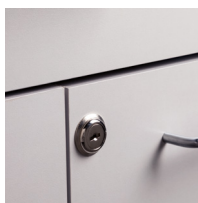

Combination, Fashion Finish 72" Wall & 72" Cart-Mate, Base Cabinet/Cart Right

158072MR CABINET

- Fashion Finish wall cabinet with 3 doors, and 2 adjustable shelves
- Fashion Finish base cabinet with 4 doors, 2 adjustable shelves, 2 drawers and cart-port
- Durable, easy-clean, thermofoil surfaces
- No front facing seams on Fashion Finish components
- Unit is pre-assembled to save installation time
- Fully adjustable, soft-close hinges
- 3.25" backsplash included with top
- Satin finish pulls
- Optional sink positioned as shown
- Choice of 3 Fashion Finish colors
- Choice of 6 laminate top colors
- Door locks available

OVERALL WALL CABINET SPECIFICATIONS

72" W x 12" D x 24" H

OVERALL BASE CABINET SPECIFICATIONS

72" W x 18" D x 35" H

OVERALL CART SPECIFICATIONS

20" W x 18.5" D x 29.5" H

OPTIONS

022 Stainless Steel sink and chrome faucet set

055 Door & Drawer Locks

066 Door Locks & Inside Latch

044 Add a Drawer cannot be used with a sink option

42 Cart Option

43 Cart Option

Cabinet and Countertop colors

fashionfinish[™]
CASEWORK BY CLINTON

Fashion Finish Cabinet Colors