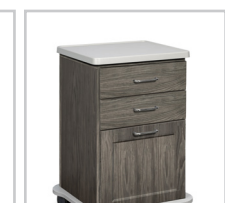

Combination, Fashion Finish 72" Wall & 72" Cart-Mate, Base Cabinet/Cart Right

158072MR CABINET

- Fashion Finish wall cabinet with 3 doors, and 2 adjustable shelves
- Fashion Finish base cabinet with 4 doors, 2 adjustable shelves, 2 drawers and cart-port
- Durable, easy-clean, thermofoil surfaces
- No front facing seams on Fashion Finish components
- Unit is pre-assembled to save installation time
- Fully adjustable, soft-close hinges
- 3.25" backsplash included with top
- Satin finish pulls
- Optional sink positioned as shown
- Choice of 3 Fashion Finish colors
- Choice of 6 laminate top colors
- Door locks available

CART

- Fashion Finish cabinet mounted on four, locking, 3" swivel casters
- 4 soft-close drawers that hold up to 75 lbs. each
- ClintonClean™ solid plastic bumper
- One-piece, vacuum-formed, gray-haircell, textured, top rimmed on all sides
- Satin finish pulls
- Fashion Finish color to match cabinet
- Drawer locks available

OVERALL WALL CABINET SPECIFICATIONS

72" W x 12" D x 24" H

OVERALL BASE CABINET SPECIFICATIONS

72" W x 18" D x 35" H

OVERALL CART SPECIFICATIONS

20" W x 18.5" D x 29.5" H

OPTIONS

022 Stainless Steel sink and chrome faucet set

055 Door & Drawer Locks

066 Door Locks & Inside Latch

044 Add a Drawer cannot be used with a sink option

42 Cart Option

43 Cart Option

Cabinet and Countertop colors

fashionfinish[™]
CASEWORK BY CLINTON

Fashion Finish Cabinet Colors