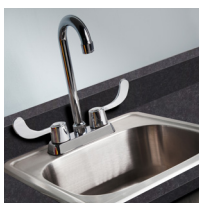

Combination, Fashion Finish 72" Wall & 72" Cart-Mate, Base Cabinet/Cart Right

158072MR CABINET

- Fashion Finish wall cabinet with 3 doors, and 2 adjustable shelves
- Fashion Finish base cabinet with 4 doors, 2 adjustable shelves, 2 drawers and cart-port
- Durable, easy-clean, thermofoil surfaces
- No front facing seams on Fashion Finish components
- Unit is pre-assembled to save installation time
- Fully adjustable, soft-close hinges
- 3.25" backsplash included with top
- Satin finish pulls
- Optional sink positioned as shown
- Choice of 3 Fashion Finish colors
- Choice of 6 laminate top colors
- Door locks available

CART

- Fashion Finish cabinet mounted on four, locking, 3" swivel casters
- 4 soft-close drawers that hold up to 75 lbs. each
- ClintonClean™ solid plastic bumper
- One-piece, vacuum-formed, gray-haircell, textured, top rimmed on all sides
- Satin finish pulls
- Fashion Finish color to match cabinet
- Drawer locks available

CART-MATE CABINETS™

Shown with -022 optional sink

fashionfinish
CASEWORK BY CLINTON

California residents please be advised of the following, pursuant to Proposition 65:

1
WARNING: This product can expose you to chemicals, including chromium, which is known to the State of California to cause cancer or reproductive toxicity. For more information go to www.P65Warnings.ca.gov.

OVERALL WALL CABINET SPECIFICATIONS

72" W x 12" D x 24" H

OVERALL BASE CABINET SPECIFICATIONS

72" W x 18" D x 35" H

OVERALL CART SPECIFICATIONS

20" W x 18.5" D x 29.5" H

OPTIONS

022 Stainless Steel sink and chrome faucet set