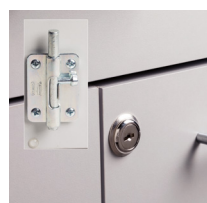

OVERALL WALL CABINET SPECIFICATIONS

72" W x 12" D x 24" H

OVERALL BASE CABINET SPECIFICATIONS

72" W x 18" D x 35" H

OVERALL CART SPECIFICATIONS

20" W x 18.5" D x 29.5" H

OPTIONS

022 Stainless Steel sink and chrome faucet set

055 Door & Drawer Locks

066 Door Locks & Inside Latch

044 Add a Drawer cannot be used with a sink option

42 Cart Option

43 Cart Option

Cabinet and Countertop colors

fashionfinish[™]
CASEWORK BY CLINTON

Fashion Finish Cabinet Colors