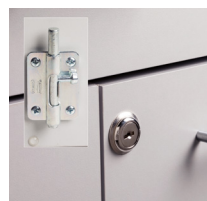

#### OVERALL BASE CABINET SPECIFICATIONS

72" W x 18" D x 35" H

### OPTIONS

022 Stainless Steel sink and chrome faucet set

055 Door & Drawer Locks

066 Door Locks & Inside Latch

044 Add a Drawer cannot be used with a sink option

42 Cart Option

43 Cart Option

**Cabinet and Countertop colors**