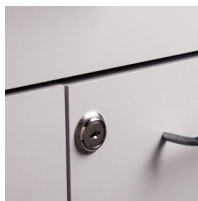

022 Stainless Steel sink and chrome faucet set

055 Door & Drawer Locks