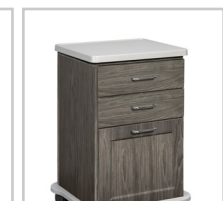

### 158072ML CABINET

- Fashion Finish wall cabinet with 3 doors, and 2 adjustable shelves
- Fashion Finish base cabinet with 4 doors, 2 adjustable shelves, 2 drawers and cart-port
- Durable, easy-clean, thermofoil surfaces
- No front facing seams on Fashion Finish components
- Unit is pre-assembled to save installation time
- Fully adjustable, soft-close hinges
- 3.25" backsplash included with top
- Satin finish pulls
- Optional sink positioned as shown
- Choice of 3 Fashion Finish colors
- Choice of 6 laminate top colors
- Door locks available

#### OVERALL BASE CABINET SPECIFICATIONS

72" W x 18" D x 35" H

### OPTIONS

022 Stainless Steel sink and chrome faucet set

055 Door & Drawer Locks

066 Door Locks & Inside Latch

044 Add a Drawer cannot be used with a sink option

42 Cart Option

43 Cart Option

**Cabinet and Countertop colors**