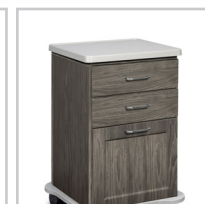

Combination, Fashion Finish 72" Wall & 72" Cart-Mate, Base Cabinet/Cart Left

158072L CABINET

- Fashion Finish wall cabinet with 3 doors, and 2 adjustable shelves
- Fashion Finish base cabinet with 4 doors, 2 adjustable shelves, 2 drawers and cart-port
- Durable, easy-clean, thermofoil surfaces
- No front facing seams on Fashion Finish components
- Unit is pre-assembled to save installation time
- Fully adjustable, soft-close hinges
- 3.25" backsplash included with top
- Satin finish pulls
- Optional sink positioned as shown
- Choice of 3 Fashion Finish colors
- Choice of 6 laminate top colors
- Door locks available

CART

- Fashion Finish cabinet mounted on four, locking, 3" swivel casters
- 4 soft-close drawers that hold up to 75 lbs. each
- ClintonClean™ solid plastic bumper
- One-piece, vacuum-formed, gray-haircell, textured, top rimmed on all sides
- Satin finish pulls
- Fashion Finish color to match cabinet
- Drawer locks available

022 Stainless Steel sink and chrome faucet set

055 Door & Drawer Locks

066 Door Locks & Inside Latch

044 Add a Drawer cannot be used with a sink option

42 Cart Option

43 Cart Option

Cabinet and Countertop colors