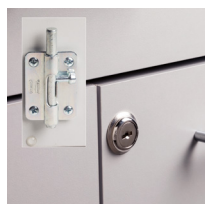

1

OVERALL WALL CABINET SPECIFICATIONS

72" W x 12" D x 24" H

OVERALL BASE CABINET SPECIFICATIONS

72" W x 18" D x 35" H

OVERALL CART SPECIFICATIONS

20" W x 18.5" D x 29.5" H

OPTIONS

022 Stainless Steel sink and chrome faucet set

055 Door & Drawer Locks

066 Door Locks & Inside Latch

044 Add a Drawer cannot be used with a sink option

42 Cart Option

43 Cart Option

Cabinet and Countertop colors