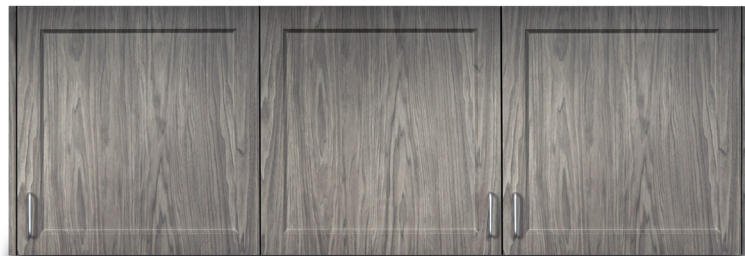

Combination, Fashion Finish 72" Wall & 72" Cart-Mate, Base Cabinet/Cart Left

158072L CABINET

- Fashion Finish wall cabinet with 3 doors, and 2 adjustable shelves
- Fashion Finish base cabinet with 4 doors, 2 adjustable shelves, 2 drawers and cart-port
- Durable, easy-clean, thermofoil surfaces
- No front facing seams on Fashion Finish components
- Unit is pre-assembled to save installation time
- Fully adjustable, soft-close hinges
- 3.25" backsplash included with top
- Satin finish pulls
- Optional sink positioned as shown
- Choice of 3 Fashion Finish colors
- Choice of 6 laminate top colors
- Door locks available

CART

- Fashion Finish cabinet mounted on four, locking, 3" swivel casters
- 4 soft-close drawers that hold up to 75 lbs. each
- ClintonClean™ solid plastic bumper
- One-piece, vacuum-formed, gray-haircell, textured, top rimmed on all sides
- Satin finish pulls
- Fashion Finish color to match cabinet
- Drawer locks available

CART-MATE CABINETS™

Shown with -022 optional sink

fashionfinish
CASEWORK BY CLINTON

California residents please be advised of the following, pursuant to Proposition 65:

WARNING: This product can expose you to chemicals, including chromium, which is known to the State of California to cause cancer or reproductive toxicity. For more information go to www.P65Warnings.ca.gov.

1

OVERALL WALL CABINET SPECIFICATIONS

72" W x 12" D x 24" H

OVERALL BASE CABINET SPECIFICATIONS

72" W x 18" D x 35" H

OVERALL CART SPECIFICATIONS

20" W x 18.5" D x 29.5" H

OPTIONS