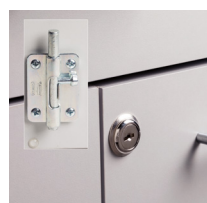

OVERALL WALL CABINET SPECIFICATIONS

66" W x 12" D x 24" H

OVERALL BASE CABINET SPECIFICATIONS

66" W x 18" D x 35" H

OVERALL CART SPECIFICATIONS

20" W x 18.5" D x 29.5" H

OPTIONS

022 Stainless Steel sink and chrome faucet set

055 Door & Drawer Locks

066 Door Locks & Inside Latch

044 Add a Drawer cannot be used with a sink option

42 Cart Option

43 Cart Option

Cabinet and Countertop colors

fashionfinish[™]
CASEWORK BY CLINTON

Fashion Finish Cabinet Colors