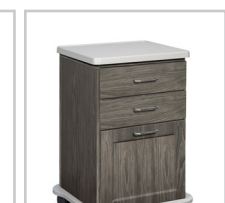

Combination, Fashion Finish 66" Wall & 66" Cart-Mate, Base Cabinet/Cart Left

158066MR

CABINET

- Fashion Finish wall cabinet with 3 doors, and 2 adjustable shelves
- Fashion Finish base cabinet with 2 doors, 2 adjustable shelves, 2 drawers and cart-port
- Durable, easy-clean, thermofoil surfaces
- No front facing seams on Fashion Finish components
- Unit is pre-assembled to save installation time
- Fully adjustable, soft-close hinges
- 3.25" backsplash included with top
- Satin finish pulls
- Optional sink positioned as shown
- Choice of 3 Fashion Finish colors
- Choice of 6 laminate top colors
- Door locks available

CART

- Fashion Finish cabinet mounted on four, locking, 3" swivel casters
- 4 soft-close drawers that hold up to 75 lbs. each
- ClintonClean™ solid plastic bumper
- One-piece, vacuum-formed, gray-haircell, textured, top rimmed on all sides
- Satin finish pulls
- Fashion Finish color to match cabinet
- Drawer locks available

OVERALL WALL CABINET SPECIFICATIONS

66" W x 12" D x 24" H

OVERALL BASE CABINET SPECIFICATIONS

66" W x 18" D x 35" H

OVERALL CART SPECIFICATIONS

20" W x 18.5" D x 29.5" H

OPTIONS

022 Stainless Steel sink and chrome faucet set

055 Door & Drawer Locks

066 Door Locks & Inside Latch

044 Add a Drawer cannot be used with a sink option

42 Cart Option

43 Cart Option

Cabinet and Countertop colors

fashionfinish[™]
CASEWORK BY CLINTON

Fashion Finish Cabinet Colors