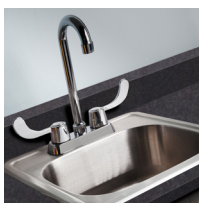

Combination, Fashion Finish 66" Wall & 66" Cart-Mate, Base Cabinet/Cart Left

158066MR

CABINET

- Fashion Finish wall cabinet with 3 doors, and 2 adjustable shelves
- Fashion Finish base cabinet with 2 doors, 2 adjustable shelves, 2 drawers and cart-port
- Durable, easy-clean, thermofoil surfaces
- No front facing seams on Fashion Finish components
- Unit is pre-assembled to save installation time
- Fully adjustable, soft-close hinges
- 3.25" backsplash included with top
- Satin finish pulls
- Optional sink positioned as shown
- Choice of 3 Fashion Finish colors
- Choice of 6 laminate top colors
- Door locks available

CART

- Fashion Finish cabinet mounted on four, locking, 3" swivel casters
- 4 soft-close drawers that hold up to 75 lbs. each
- ClintonClean™ solid plastic bumper
- One-piece, vacuum-formed, gray-haircell, textured, top rimmed on all sides
- Satin finish pulls
- Fashion Finish color to match cabinet
- Drawer locks available

CART-MATE CABINETS™

Shown with -022 optional sink

fashionfinish
CASEWORK BY CLINTON

California residents please be advised of the following, pursuant to Proposition 65:

1 **WARNING:** This product can expose you to chemicals, including chromium, which is known to the State of California to cause cancer or reproductive toxicity. For more information go to www.P65Warnings.ca.gov.

OVERALL WALL CABINET SPECIFICATIONS

66" W x 12" D x 24" H

OVERALL BASE CABINET SPECIFICATIONS

66" W x 18" D x 35" H

OVERALL CART SPECIFICATIONS

20" W x 18.5" D x 29.5" H

OPTIONS

022 Stainless Steel sink and chrome faucet set