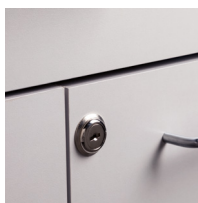

Combination, Fashion Finish 66" Wall & 66" Cart-Mate, Base Cabinet/Cart Left

158066MR

CABINET

- Fashion Finish wall cabinet with 3 doors, and 2 adjustable shelves
- Fashion Finish base cabinet with 2 doors, 2 adjustable shelves, 2 drawers and cart-port
- Durable, easy-clean, thermofoil surfaces
- No front facing seams on Fashion Finish components
- Unit is pre-assembled to save installation time
- Fully adjustable, soft-close hinges
- 3.25" backsplash included with top
- Satin finish pulls
- Optional sink positioned as shown
- Choice of 3 Fashion Finish colors
- Choice of 6 laminate top colors
- Door locks available

OVERALL WALL CABINET SPECIFICATIONS

66" W x 12" D x 24" H

OVERALL BASE CABINET SPECIFICATIONS

66" W x 18" D x 35" H

OVERALL CART SPECIFICATIONS

20" W x 18.5" D x 29.5" H

OPTIONS

022 Stainless Steel sink and chrome faucet set

055 Door & Drawer Locks

066 Door Locks & Inside Latch

044 Add a Drawer cannot be used with a sink option

42 Cart Option

43 Cart Option

Cabinet and Countertop colors

fashionfinish[™]
CASEWORK BY CLINTON

Fashion Finish Cabinet Colors