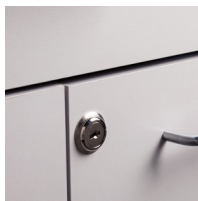

022 Stainless Steel sink and chrome faucet set

055 Door & Drawer Locks

066 Door Locks & Inside Latch

044 Add a Drawer cannot be used with a sink option

42 Cart Option

43 Cart Option

Cabinet and Countertop colors