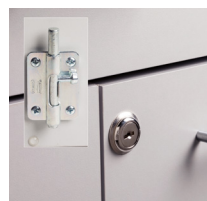

1

OVERALL WALL CABINET SPECIFICATIONS

66" W x 12" D x 24" H

OVERALL BASE CABINET SPECIFICATIONS

66" W x 18" D x 35" H

OVERALL CART SPECIFICATIONS

20" W x 18.5" D x 29.5" H

OPTIONS

022 Stainless Steel sink and chrome faucet set

055 Door & Drawer Locks

066 Door Locks & Inside Latch

044 Add a Drawer cannot be used with a sink option

42 Cart Option

43 Cart Option

Cabinet and Countertop colors