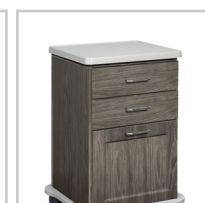

Combination, Fashion Finish 60" Wall & 60" Cart-Mate, Base Cabinet/Cart Right

158060R CABINET

- Fashion Finish wall cabinet with 3 doors, and 2 adjustable shelves
- Fashion Finish base cabinet with 2 doors, 2 adjustable shelves, 2 drawers and cart-port
- Durable, easy-clean, thermofoil surfaces
- No front facing seams on Fashion Finish components
- Unit is pre-assembled to save installation time
- Fully adjustable, soft-close hinges
- 3.25" backsplash included with top
- Satin finish pulls
- Optional sink positioned as shown
- Choice of 3 Fashion Finish colors
- Choice of 6 laminate top colors
- Door locks available

022 Stainless Steel sink and chrome faucet set

055 Door & Drawer Locks

066 Door Locks & Inside Latch

044 Add a Drawer cannot be used with a sink option

42 Cart Option

43 Cart Option

Cabinet and Countertop colors