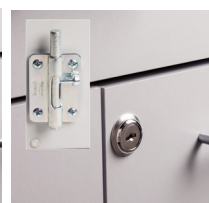

1

OVERALL WALL CABINET SPECIFICATIONS

60" W x 12" D x 24" H

OVERALL BASE CABINET SPECIFICATIONS

60" W x 18" D x 35" H

OVERALL CART SPECIFICATIONS

20" W x 18.5" D x 29.5" H

OPTIONS

022 Stainless Steel sink and chrome faucet set

055 Door & Drawer Locks

066 Door Locks & Inside Latch

044 Add a Drawer cannot be used with a sink option

42 Cart Option

43 Cart Option

Cabinet and Countertop colors