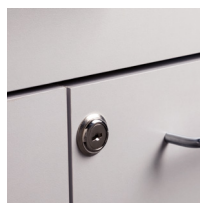

Combination, Fashion Finish 60" Wall & 60" Cart-Mate, Base Cabinet/Cart Right

158060R CABINET

- Fashion Finish wall cabinet with 3 doors, and 2 adjustable shelves
- Fashion Finish base cabinet with 2 doors, 2 adjustable shelves, 2 drawers and cart-port
- Durable, easy-clean, thermofoil surfaces
- No front facing seams on Fashion Finish components
- Unit is pre-assembled to save installation time
- Fully adjustable, soft-close hinges
- 3.25" backsplash included with top
- Satin finish pulls
- Optional sink positioned as shown
- Choice of 3 Fashion Finish colors
- Choice of 6 laminate top colors
- Door locks available

1

OVERALL WALL CABINET SPECIFICATIONS

60" W x 12" D x 24" H

OVERALL BASE CABINET SPECIFICATIONS

60" W x 18" D x 35" H

OVERALL CART SPECIFICATIONS

20" W x 18.5" D x 29.5" H

OPTIONS

022 Stainless Steel sink and chrome faucet set

055 Door & Drawer Locks

066 Door Locks & Inside Latch

044 Add a Drawer cannot be used with a sink option

42 Cart Option

43 Cart Option

Cabinet and Countertop colors