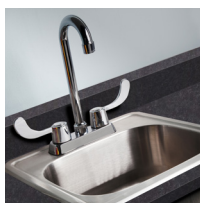

Combination, Fashion Finish 60" Wall & 60" Cart-Mate, Base Cabinet/Cart Right

158060R CABINET

- Fashion Finish wall cabinet with 3 doors, and 2 adjustable shelves
- Fashion Finish base cabinet with 2 doors, 2 adjustable shelves, 2 drawers and cart-port
- Durable, easy-clean, thermofoil surfaces
- No front facing seams on Fashion Finish components
- Unit is pre-assembled to save installation time
- Fully adjustable, soft-close hinges
- 3.25" backsplash included with top
- Satin finish pulls
- Optional sink positioned as shown
- Choice of 3 Fashion Finish colors
- Choice of 6 laminate top colors
- Door locks available

CART

- Fashion Finish cabinet mounted on four, locking, 3" swivel casters
- 4 soft-close drawers that hold up to 75 lbs. each
- ClintonClean™ solid plastic bumper
- One-piece, vacuum-formed, gray-haircell, textured, top rimmed on all sides
- Satin finish pulls
- Fashion Finish color to match cabinet
- Drawer locks available

CART-MATE CABINETS™

Shown with -022 optional sink

fashionfinish
CASEWORK BY CLINTON

California residents please be advised of the following, pursuant to Proposition 65:

WARNING: This product can expose you to chemicals, including chromium, which is known to the State of California to cause cancer or reproductive toxicity. For more information go to www.P65Warnings.ca.gov.

022 Stainless Steel sink and chrome faucet set

055 Door & Drawer Locks

066 Door Locks & Inside Latch

044 Add a Drawer cannot be used with a sink option

42 Cart Option

43 Cart Option

Cabinet and Countertop colors