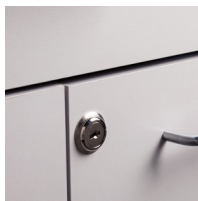

Combination, Fashion Finish 48" Wall & 48" Cart-Mate, Base Cabinet/Cart Right

158048R

CABINET

- Fashion Finish wall cabinet with 2 doors, and 1 adjustable shelf
- Fashion Finish base cabinet with 2 doors, 1 adjustable shelf and cart-port
- Durable, easy-clean, thermofoil surfaces
- No front facing seams on Fashion Finish components
- Unit is pre-assembled to save installation time
- Fully adjustable, soft-close hinges
- 3.25" backsplash included with top
- Satin finish pulls
- Optional sink positioned as shown
- Choice of 3 Fashion Finish colors
- Choice of 6 laminate top colors
- Door locks available

1

OVERALL WALL CABINET SPECIFICATIONS

48" W x 12" D x 24" H

OVERALL BASE CABINET SPECIFICATIONS

48" W x 18" D x 35" H

OVERALL CART SPECIFICATIONS

20" W x 18.5" D x 29.5" H

OPTIONS

022 Stainless Steel sink and chrome faucet set

055 Door & Drawer Locks

066 Door Locks & Inside Latch

044 Add a Drawer cannot be used with a sink option

42 Cart Option

43 Cart Option

Cabinet and Countertop colors