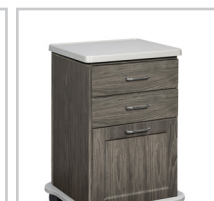

Combination, Fashion Finish 48" Wall & 48" Cart-Mate, Base Cabinet/Cart Right

158048R

CABINET

- Fashion Finish wall cabinet with 2 doors, and 1 adjustable shelf
- Fashion Finish base cabinet with 2 doors, 1 adjustable shelf and cart-port
- Durable, easy-clean, thermofoil surfaces
- No front facing seams on Fashion Finish components
- Unit is pre-assembled to save installation time
- Fully adjustable, soft-close hinges
- 3.25" backsplash included with top
- Satin finish pulls
- Optional sink positioned as shown
- Choice of 3 Fashion Finish colors
- Choice of 6 laminate top colors
- Door locks available

CART

- Fashion Finish cabinet mounted on four, locking, 3" swivel casters
- 4 soft-close drawers that hold up to 75 lbs. each
- ClintonClean™ solid plastic bumper
- One-piece, vacuum-formed, gray-haircell, textured, top rimmed on all sides
- Satin finish pulls
- Fashion Finish color to match cabinet
- Drawer locks available

022 Stainless Steel sink and chrome faucet set

055 Door & Drawer Locks

066 Door Locks & Inside Latch

044 Add a Drawer cannot be used with a sink option

42 Cart Option

43 Cart Option

Cabinet and Countertop colors