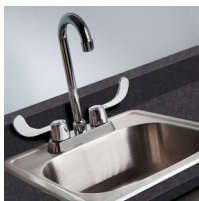

Combination, Fashion Finish 48" Wall & 48" Cart-Mate, Base Cabinet/Cart Left

158048L CABINET

- Fashion Finish wall cabinet with 2 doors, and 1 adjustable shelf
- Fashion Finish base cabinet with 2 doors, 1 adjustable shelf and cart-port
- Durable, easy-clean, thermofoil surfaces
- No front facing seams on Fashion Finish components
- Unit is pre-assembled to save installation time
- Fully adjustable, soft-close hinges
- 3.25" backsplash included with top
- Satin finish pulls
- Optional sink positioned as shown
- Choice of 3 Fashion Finish colors
- Choice of 6 laminate top colors
- Door locks available

CART

- Fashion Finish cabinet mounted on four, locking, 3" swivel casters
- 4 soft-close drawers that hold up to 75 lbs. each
- ClintonClean™ solid plastic bumper
- One-piece, vacuum-formed, gray-haircell, textured, top rimmed on all sides
- Satin finish pulls
- Fashion Finish color to match cabinet
- Drawer locks available

CART-MATE
CABINETS™

Shown with -022 optional sink

fashionfinish
CASEWORK BY CLINTON

California residents please be advised of the following, pursuant to Proposition 65:

WARNING: This product can expose you to chemicals, including chromium, which is known to the State of California to cause cancer or reproductive toxicity. For more information go to www.P65Warnings.ca.gov.

022 Stainless Steel sink and chrome faucet set

055 Door & Drawer Locks

066 Door Locks & Inside Latch

044 Add a Drawer cannot be used with a sink option

42 Cart Option

43 Cart Option

Cabinet and Countertop colors