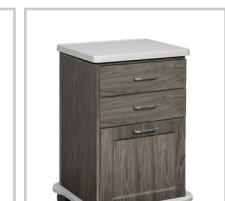

Combination, Fashion Finish 48" Wall & 48" Cart-Mate, Base Cabinet/Cart Left

158048L CABINET

- Fashion Finish wall cabinet with 2 doors, and 1 adjustable shelf
- Fashion Finish base cabinet with 2 doors, 1 adjustable shelf and cart-port
- Durable, easy-clean, thermofoil surfaces
- No front facing seams on Fashion Finish components
- Unit is pre-assembled to save installation time
- Fully adjustable, soft-close hinges
- 3.25" backsplash included with top
- Satin finish pulls
- Optional sink positioned as shown
- Choice of 3 Fashion Finish colors
- Choice of 6 laminate top colors
- Door locks available

CART

- Fashion Finish cabinet mounted on four, locking, 3" swivel casters
- 4 soft-close drawers that hold up to 75 lbs. each
- ClintonClean™ solid plastic bumper
- One-piece, vacuum-formed, gray-haircell, textured, top rimmed on all sides
- Satin finish pulls
- Fashion Finish color to match cabinet
- Drawer locks available

022 Stainless Steel sink and chrome faucet set

055 Door & Drawer Locks

066 Door Locks & Inside Latch

044 Add a Drawer cannot be used with a sink option

42 Cart Option

43 Cart Option

Cabinet and Countertop colors