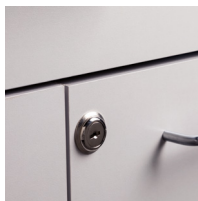

1

OVERALL WALL CABINET SPECIFICATIONS

48" W x 12" D x 24" H

OVERALL BASE CABINET SPECIFICATIONS

48" W x 18" D x 35" H

OVERALL CART SPECIFICATIONS

20" W x 18.5" D x 29.5" H

OPTIONS

022 Stainless Steel sink and chrome faucet set

055 Door & Drawer Locks

066 Door Locks & Inside Latch

044 Add a Drawer cannot be used with a sink option

42 Cart Option

43 Cart Option

Cabinet and Countertop colors