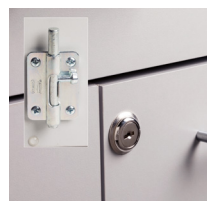

1

OVERALL WALL CABINET SPECIFICATIONS

48" W x 12" D x 24" H

OVERALL BASE CABINET SPECIFICATIONS

48" W x 18" D x 35" H

OVERALL CART SPECIFICATIONS

20" W x 18.5" D x 29.5" H

OPTIONS

022 Stainless Steel sink and chrome faucet set

055 Door & Drawer Locks

066 Door Locks & Inside Latch

044 Add a Drawer cannot be used with a sink option

42 Cart Option

43 Cart Option

Cabinet and Countertop colors