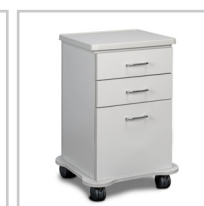

Combination 72" Wall & 72" Cart-Mate, Base Cabinet/Cart Right

CARTMATE™
CABINETS

148072R CABINETS

- All laminate wall cabinet with 3 doors, and 2 adjustable shelves
- All laminate base cabinet with 4 doors, 2 adjustable shelves, 2 drawers and cart-port
- Easy-clean, all laminate surfaces
- Tough, chip resistant edges
- Unit is pre-assembled to save installation time
- Fully adjustable, soft-close hinges
- 3.25" backsplash included with top
- Satin finish pulls
- Choice of solid color or woodgrain laminate finishes for cabinet
- Choice of 6 laminate countertop finishes
- Door locks available

Shown with optional sink

OVERALL WALL CABINET SPECIFICATIONS

72" W x 12" D x 24" H

OVERALL BASE CABINET SPECIFICATIONS

72" W x 18" D x 35" H

OVERALL CART SPECIFICATIONS

20" W x 18.5" D x 29.5" H

CLASSIC CLINTON
• LAMINATE CASEWORK •

OPTIONS

022 Stainless Steel sink and chrome faucet set

055 Door & Drawer Locks

066 Door Locks & Inside Latch

044 Add a Drawer cannot be used with a sink option

42 Cart Option

43 Cart Option

Cabinet and Countertop colors