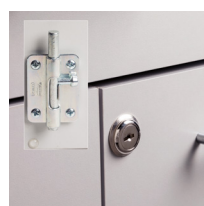

Shown with optional sink

OVERALL WALL CABINET SPECIFICATIONS

72" W x 12" D x 24" H

OVERALL BASE CABINET SPECIFICATIONS

72" W x 18" D x 35" H

OVERALL CART SPECIFICATIONS

20" W x 18.5" D x 29.5" H

CLASSIC CLINTON
• LAMINATE CASEWORK •

OPTIONS

022 Stainless Steel sink and chrome faucet set

055 Door & Drawer Locks

066 Door Locks & Inside Latch

044 Add a Drawer cannot be used with a sink option

42 Cart Option

43 Cart Option

Cabinet and Countertop colors