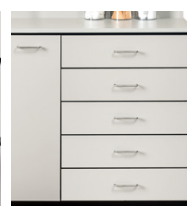

Combination 72" Wall & 72" Cart-Mate, Base Cabinet/Cart Right

CARTMATE™
CABINETS

148072R CABINETS

- All laminate wall cabinet with 3 doors, and 2 adjustable shelves
- All laminate base cabinet with 4 doors, 2 adjustable shelves, 2 drawers and cart-port
- Easy-clean, all laminate surfaces
- Tough, chip resistant edges
- Unit is pre-assembled to save installation time
- Fully adjustable, soft-close hinges
- 3.25" backsplash included with top
- Satin finish pulls
- Choice of solid color or woodgrain laminate finishes for cabinet
- Choice of 6 laminate countertop finishes
- Door locks available

Shown with optional sink

OVERALL WALL CABINET SPECIFICATIONS

72" W x 12" D x 24" H

OVERALL BASE CABINET SPECIFICATIONS

72" W x 18" D x 35" H

OVERALL CART SPECIFICATIONS

20" W x 18.5" D x 29.5" H

CLASSIC CLINTON
• LAMINATE CASEWORK •

OPTIONS

022 Stainless Steel sink and chrome faucet set

055 Door & Drawer Locks

066 Door Locks & Inside Latch

044 Add a Drawer cannot be used with a sink option

42 Cart Option

43 Cart Option

Cabinet and Countertop colors