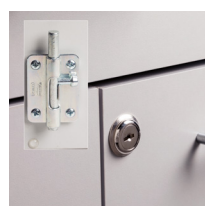

Shown with optional sink

OVERALL WALL CABINET SPECIFICATIONS

72" W x 12" D x 24" H

OVERALL BASE CABINET SPECIFICATIONS

72" W x 18" D x 35" H

OVERALL CART SPECIFICATIONS

20" W x 18.5" D x 29.5" H

OPTIONS

022 Stainless Steel sink and chrome faucet set

055 Door & Drawer Locks

066 Door Locks & Inside Latch

044 Add a Drawer cannot be used with a sink option

42 Cart Option

43 Cart Option

Cabinet and Countertop colors