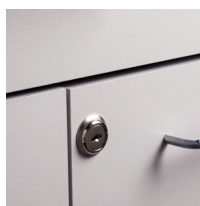

Shown with optional sink

OVERALL WALL CABINET SPECIFICATIONS

72" W x 12" D x 24" H

OVERALL BASE CABINET SPECIFICATIONS

72" W x 18" D x 35" H

OVERALL CART SPECIFICATIONS

20" W x 18.5" D x 29.5" H

OPTIONS

022 Stainless Steel sink and chrome faucet set

055 Door & Drawer Locks

066 Door Locks & Inside Latch

044 Add a Drawer cannot be used with a sink option

42 Cart Option

43 Cart Option

Cabinet and Countertop colors