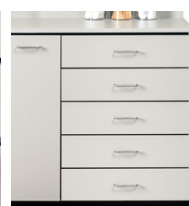

Combination 72" Wall & 72" Cart-Mate, Base Cabinet/Cart Right

148072MR

CABINETS

- All laminate wall cabinet with 4 doors, and 2 adjustable shelves
- All laminate base cabinet with 3 doors, 2 adjustable shelves, 2 drawers and cart-port
- Easy-clean, all laminate surfaces
- Tough, chip resistant edges
- Unit is pre-assembled to save installation time
- Fully adjustable, soft-close hinges
- 3.25" backsplash included with top
- Satin finish pulls
- Choice of solid color or woodgrain laminate finishes for cabinet
- Choice of 6 laminate countertop finishes
- Door locks available

Shown with optional sink

OVERALL WALL CABINET SPECIFICATIONS

72" W x 12" D x 24" H

OVERALL BASE CABINET SPECIFICATIONS

72" W x 18" D x 35" H

OVERALL CART SPECIFICATIONS

20" W x 18.5" D x 29.5" H

OPTIONS

022 Stainless Steel sink and chrome faucet set

055 Door & Drawer Locks

066 Door Locks & Inside Latch

044 Add a Drawer cannot be used with a sink option

42 Cart Option

43 Cart Option

Cabinet and Countertop colors