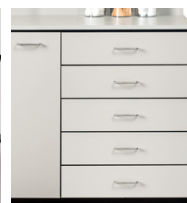

### OPTIONS

022 Stainless Steel sink and chrome faucet set

055 Door & Drawer Locks

066 Door Locks & Inside Latch

044 Add a Drawer *cannot be used with a sink option*

42 Cart Option

43 Cart Option

## Cabinet and Countertop colors

**CLASSIC CLINTON**  
•LAMINATE CASEWORK•