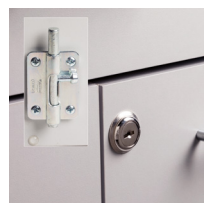

#### OVERALL BASE CABINET SPECIFICATIONS

72" W x 18" D x 35" H

#### OVERALL CART SPECIFICATIONS

20" W x 18.5" D x 29.5" H

CLASSIC CLINTON  
• LAMINATE CASEWORK •

California residents please be advised of the following, pursuant to Proposition 65:

**1**  
**WARNING:** This product can expose you to chemicals, including chromium, which is known to the State of California to cause cancer or reproductive toxicity. For more information go to [www.P65Warnings.ca.gov](http://www.P65Warnings.ca.gov).

### OPTIONS

022 Stainless Steel sink and chrome faucet set

055 Door & Drawer Locks

066 Door Locks & Inside Latch

044 Add a Drawer *cannot be used with a sink option*

42 Cart Option

43 Cart Option