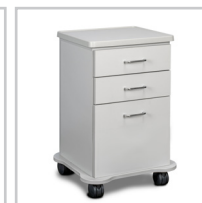

#### OVERALL BASE CABINET SPECIFICATIONS

72" W x 18" D x 35" H

### OPTIONS

022 Stainless Steel sink and chrome faucet set

055 Door & Drawer Locks

066 Door Locks & Inside Latch

044 Add a Drawer *cannot be used with a sink option*

42 Cart Option

43 Cart Option