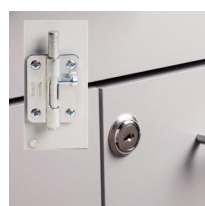

Shown with optional sink

OVERALL WALL CABINET SPECIFICATIONS

66" W x 12" D x 24" H

OVERALL BASE CABINET SPECIFICATIONS

66" W x 18" D x 35" H

OVERALL CART SPECIFICATIONS

20" W x 18.5" D x 29.5" H

CLASSIC CLINTON
• LAMINATE CASEWORK •

1

OPTIONS

022 Stainless Steel sink and chrome faucet set

055 Door & Drawer Locks

066 Door Locks & Inside Latch

044 Add a Drawer cannot be used with a sink option

42 Cart Option

43 Cart Option