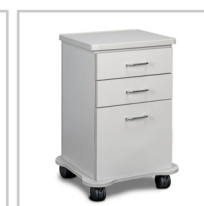

Shown with optional sink

OVERALL WALL CABINET SPECIFICATIONS

66" W x 12" D x 24" H

OVERALL BASE CABINET SPECIFICATIONS

66" W x 18" D x 35" H

OVERALL CART SPECIFICATIONS

20" W x 18.5" D x 29.5" H

CLASSIC CLINTON
• LAMINATE CASEWORK •

1

OPTIONS

022 Stainless Steel sink and chrome faucet set

055 Door & Drawer Locks

066 Door Locks & Inside Latch

044 Add a Drawer cannot be used with a sink option

42 Cart Option

43 Cart Option