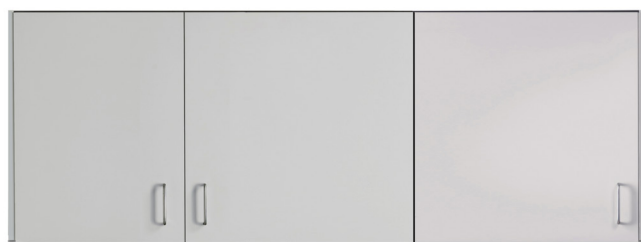

Combination 66" Wall & 66" Cart-Mate, Base Cabinet/Cart Right

CART-MATE™
CABINETS

148066R CABINETS

- All laminate wall cabinet with 3 doors, and 2 adjustable shelves
- All laminate base cabinet with 3 doors, 2 adjustable shelves, 2 drawers and cart-port
- Easy-clean, all laminate surfaces
- Tough, chip resistant edges
- Unit is pre-assembled to save installation time
- Fully adjustable, soft-close hinges
- 3.25" backsplash included with top
- Satin finish pulls
- Choice of solid color or woodgrain laminate finishes for cabinet
- Choice of 6 laminate countertop finishes
- Door locks available

CART

- All laminate cabinet mounted on four, locking, 3" swivel casters
- 4 soft-close drawers that hold up to 75 lbs. each
- ClintonClean™ solid plastic bumper
- One-piece, vacuum-formed, gray-haircell, textured, top rimmed on all sides
- Satin finish pulls
- Choice of solid color or woodgrain laminates
- Drawer locks available

Shown with optional sink

OVERALL WALL CABINET SPECIFICATIONS

66" W x 12" D x 24" H

OVERALL BASE CABINET SPECIFICATIONS

66" W x 18" D x 35" H

OVERALL CART SPECIFICATIONS

20" W x 18.5" D x 29.5" H

CLASSIC CLINTON
• LAMINATE CASEWORK •