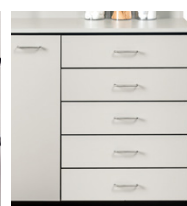

Shown with optional sink

OVERALL WALL CABINET SPECIFICATIONS

66" W x 12" D x 24" H

OVERALL BASE CABINET SPECIFICATIONS

66" W x 18" D x 35" H

OVERALL CART SPECIFICATIONS

20" W x 18.5" D x 29.5" H

CLASSIC CLINTON
• LAMINATE CASEWORK •

1

OPTIONS

022 Stainless Steel sink and chrome faucet set

055 Door & Drawer Locks

066 Door Locks & Inside Latch

044 Add a Drawer cannot be used with a sink option

42 Cart Option

43 Cart Option