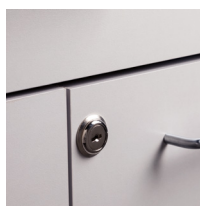

Shown with optional sink

OVERALL WALL CABINET SPECIFICATIONS

66" W x 12" D x 24" H

OVERALL BASE CABINET SPECIFICATIONS

66" W x 18" D x 35" H

OVERALL CART SPECIFICATIONS

20" W x 18.5" D x 29.5" H

CLASSIC CLINTON
• LAMINATE CASEWORK •

1

OPTIONS

022 Stainless Steel sink and chrome faucet set

055 Door & Drawer Locks

066 Door Locks & Inside Latch

044 Add a Drawer cannot be used with a sink option

42 Cart Option

43 Cart Option