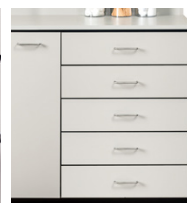

Combination 66" Wall & 66" Cart-Mate, Base Cabinet/Cart Right

148066MR

CABINETS

- All laminate wall cabinet with 3 doors, and 2 adjustable shelves
- All laminate base cabinet with 3 doors, 2 adjustable shelves, 2 drawers and cart-port
- Easy-clean, all laminate surfaces
- Tough, chip resistant edges
- Unit is pre-assembled to save installation time
- Fully adjustable, soft-close hinges
- 3.25" backsplash included with top
- Satin finish pulls
- Choice of solid color or woodgrain laminate finishes for cabinet
- Choice of 6 laminate countertop finishes
- Door locks available

Shown with optional sink

OVERALL WALL CABINET SPECIFICATIONS

66" W x 12" D x 24" H

OVERALL BASE CABINET SPECIFICATIONS

66" W x 18" D x 35" H

OVERALL CART SPECIFICATIONS

20" W x 18.5" D x 29.5" H

OPTIONS

022 Stainless Steel sink and chrome faucet set

055 Door & Drawer Locks

066 Door Locks & Inside Latch

044 Add a Drawer cannot be used with a sink option

42 Cart Option

43 Cart Option

Cabinet and Countertop colors