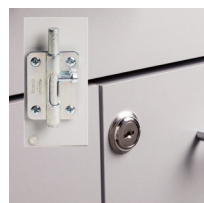

Shown with optional sink

OVERALL WALL CABINET SPECIFICATIONS

66" W x 12" D x 24" H

OVERALL BASE CABINET SPECIFICATIONS

66" W x 18" D x 35" H

OVERALL CART SPECIFICATIONS

20" W x 18.5" D x 29.5" H

OPTIONS

022 Stainless Steel sink and chrome faucet set

055 Door & Drawer Locks

066 Door Locks & Inside Latch

044 Add a Drawer cannot be used with a sink option

42 Cart Option

43 Cart Option

Cabinet and Countertop colors