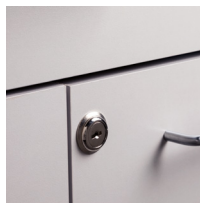

Shown with optional sink

OVERALL WALL CABINET SPECIFICATIONS

66" W x 12" D x 24" H

OVERALL BASE CABINET SPECIFICATIONS

66" W x 18" D x 35" H

OVERALL CART SPECIFICATIONS

20" W x 18.5" D x 29.5" H

OPTIONS

022 Stainless Steel sink and chrome faucet set

055 Door & Drawer Locks

066 Door Locks & Inside Latch

044 Add a Drawer cannot be used with a sink option

42 Cart Option

43 Cart Option

Cabinet and Countertop colors