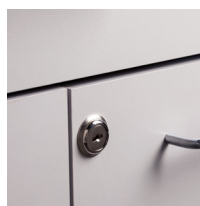

#### OVERALL CART SPECIFICATIONS

20" W x 18.5" D x 29.5" H

CLASSIC CLINTON  
• LAMINATE CASEWORK •

California residents please be advised of the following, pursuant to Proposition 65:

**1**  
**WARNING:** This product can expose you to chemicals, including chromium, which is known to the State of California to cause cancer or reproductive toxicity. For more information go to [www.P65Warnings.ca.gov](http://www.P65Warnings.ca.gov).

### OPTIONS

022 Stainless Steel sink and chrome faucet set

055 Door & Drawer Locks

066 Door Locks & Inside Latch

044 Add a Drawer cannot be used with a sink option

42 Cart Option

43 Cart Option