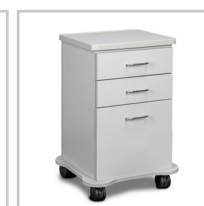

#### OVERALL BASE CABINET SPECIFICATIONS

66" W x 18" D x 35" H

### OPTIONS

022 Stainless Steel sink and chrome faucet set

055 Door & Drawer Locks

066 Door Locks & Inside Latch

044 Add a Drawer cannot be used with a sink option

42 Cart Option

43 Cart Option