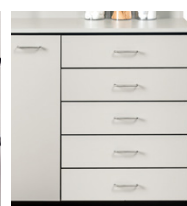

### OPTIONS

022 Stainless Steel sink and chrome faucet set

055 Door & Drawer Locks

066 Door Locks & Inside Latch

044 Add a Drawer cannot be used with a sink option

42 Cart Option

43 Cart Option