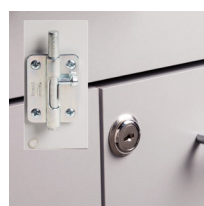

#### OVERALL BASE CABINET SPECIFICATIONS

66" W x 18" D x 35" H

#### OVERALL CART SPECIFICATIONS

20" W x 18.5" D x 29.5" H

CLASSIC CLINTON  
• LAMINATE CASEWORK •

California residents please be advised of the following, pursuant to Proposition 65:

**1**  
**WARNING:** This product can expose you to chemicals, including chromium, which is known to the State of California to cause cancer or reproductive toxicity. For more information go to [www.P65Warnings.ca.gov](http://www.P65Warnings.ca.gov).

### OPTIONS

022 Stainless Steel sink and chrome faucet set

055 Door & Drawer Locks

066 Door Locks & Inside Latch

044 Add a Drawer cannot be used with a sink option

42 Cart Option

43 Cart Option