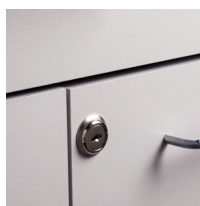

#### OVERALL CART SPECIFICATIONS

20" W x 18.5" D x 29.5" H

CLASSIC CLINTON  
• LAMINATE CASEWORK •

California residents please be advised of the following, pursuant to Proposition 65:

**1**  
**WARNING:** This product can expose you to chemicals, including chromium, which is known to the State of California to cause cancer or reproductive toxicity. For more information go to [www.P65Warnings.ca.gov](http://www.P65Warnings.ca.gov).

### OPTIONS

022 Stainless Steel sink and chrome faucet set

055 Door & Drawer Locks

066 Door Locks & Inside Latch

044 Add a Drawer cannot be used with a sink option

42 Cart Option

43 Cart Option