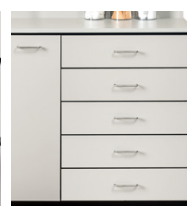

Shown with optional sink

OVERALL WALL CABINET SPECIFICATIONS

60" W x 12" D x 24" H

OVERALL BASE CABINET SPECIFICATIONS

60" W x 18" D x 35" H

OVERALL CART SPECIFICATIONS

20" W x 18.5" D x 29.5" H

CLASSIC CLINTON
• LAMINATE CASEWORK •

OPTIONS

022 Stainless Steel sink and chrome faucet set

055 Door & Drawer Locks

066 Door Locks & Inside Latch

044 Add a Drawer cannot be used with a sink option

42 Cart Option

43 Cart Option

Cabinet and Countertop colors