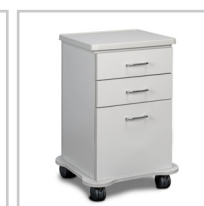

Shown with optional sink

OVERALL WALL CABINET SPECIFICATIONS

60" W x 12" D x 24" H

OVERALL BASE CABINET SPECIFICATIONS

60" W x 18" D x 35" H

OVERALL CART SPECIFICATIONS

20" W x 18.5" D x 29.5" H

CLASSIC CLINTON
• LAMINATE CASEWORK •

OPTIONS

022 Stainless Steel sink and chrome faucet set

055 Door & Drawer Locks

066 Door Locks & Inside Latch

044 Add a Drawer cannot be used with a sink option

42 Cart Option

43 Cart Option

Cabinet and Countertop colors