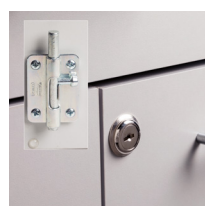

Shown with optional sink

OVERALL WALL CABINET SPECIFICATIONS

60" W x 12" D x 24" H

OVERALL BASE CABINET SPECIFICATIONS

60" W x 18" D x 35" H

OVERALL CART SPECIFICATIONS

20" W x 18.5" D x 29.5" H

CLASSIC CLINTON
• LAMINATE CASEWORK •

OPTIONS

022 Stainless Steel sink and chrome faucet set

055 Door & Drawer Locks

066 Door Locks & Inside Latch

044 Add a Drawer cannot be used with a sink option

42 Cart Option

43 Cart Option

Cabinet and Countertop colors