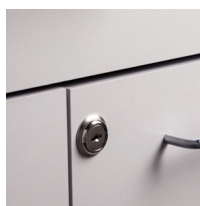

022 Stainless Steel sink and chrome faucet set

055 Door & Drawer Locks