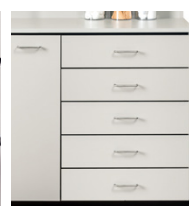

Shown with optional sink

OVERALL WALL CABINET SPECIFICATIONS

60" W x 12" D x 24" H

OVERALL BASE CABINET SPECIFICATIONS

60" W x 18" D x 35" H

OVERALL CART SPECIFICATIONS

20" W x 18.5" D x 29.5" H

CLASSIC CLINTON
• LAMINATE CASEWORK •

OPTIONS

022 Stainless Steel sink and chrome faucet set

055 Door & Drawer Locks

066 Door Locks & Inside Latch

044 Add a Drawer cannot be used with a sink option

42 Cart Option

43 Cart Option

Cabinet and Countertop colors