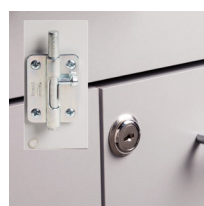

OVERALL WALL CABINET SPECIFICATIONS

60" W x 12" D x 24" H

OVERALL BASE CABINET SPECIFICATIONS

60" W x 18" D x 35" H

OVERALL CART SPECIFICATIONS

20" W x 18.5" D x 29.5" H

OPTIONS

022 Stainless Steel sink and chrome faucet set

055 Door & Drawer Locks

066 Door Locks & Inside Latch

044 Add a Drawer cannot be used with a sink option

42 Cart Option

43 Cart Option

Cabinet and Countertop colors

CLASSIC CLINTON
•LAMINATE CASEWORK•

Laminate Cabinet Colors