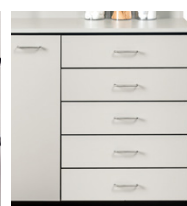

Combination 60" Wall & 60" Cart-Mate, Base Cabinet/Cart Right

CART-MATE™
CABINETS

148060MR

CABINETS

- All laminate wall cabinet with 3 doors, and 2 adjustable shelves
- All laminate base cabinet with 2 doors, 2 adjustable shelves, 2 drawers and cart-port
- Easy-clean, all laminate surfaces
- Tough, chip resistant edges
- Unit is pre-assembled to save installation time
- Fully adjustable, soft-close hinges
- 3.25" backsplash included with top
- Satin finish pulls
- Choice of solid color or woodgrain laminate finishes for cabinet
- Choice of 6 laminate countertop finishes
- Door locks available

OVERALL WALL CABINET SPECIFICATIONS

60" W x 12" D x 24" H

OVERALL BASE CABINET SPECIFICATIONS

60" W x 18" D x 35" H

OVERALL CART SPECIFICATIONS

20" W x 18.5" D x 29.5" H

OPTIONS

022 Stainless Steel sink and chrome faucet set

055 Door & Drawer Locks

066 Door Locks & Inside Latch

044 Add a Drawer cannot be used with a sink option

42 Cart Option

43 Cart Option

Cabinet and Countertop colors

CLASSIC CLINTON
•LAMINATE CASEWORK•

Laminate Cabinet Colors