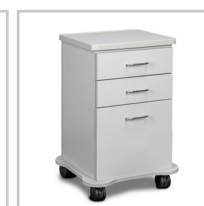

Combination 60" Wall & 60" Cart-Mate, Base Cabinet/Cart Right

CART-MATE™
CABINETS

148060MR

CABINETS

- All laminate wall cabinet with 3 doors, and 2 adjustable shelves
- All laminate base cabinet with 2 doors, 2 adjustable shelves, 2 drawers and cart-port
- Easy-clean, all laminate surfaces
- Tough, chip resistant edges
- Unit is pre-assembled to save installation time
- Fully adjustable, soft-close hinges
- 3.25" backsplash included with top
- Satin finish pulls
- Choice of solid color or woodgrain laminate finishes for cabinet
- Choice of 6 laminate countertop finishes
- Door locks available

OVERALL WALL CABINET SPECIFICATIONS

60" W x 12" D x 24" H

OVERALL BASE CABINET SPECIFICATIONS

60" W x 18" D x 35" H

OVERALL CART SPECIFICATIONS

20" W x 18.5" D x 29.5" H

OPTIONS

022 Stainless Steel sink and chrome faucet set

055 Door & Drawer Locks

066 Door Locks & Inside Latch

044 Add a Drawer cannot be used with a sink option

42 Cart Option

43 Cart Option

Cabinet and Countertop colors

CLASSIC CLINTON
•LAMINATE CASEWORK•

Laminate Cabinet Colors