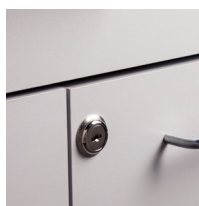

OVERALL WALL CABINET SPECIFICATIONS

48" W x 12" D x 24" H

OVERALL BASE CABINET SPECIFICATIONS

48" W x 18" D x 35" H

OVERALL CART SPECIFICATIONS

20" W x 18.5" D x 29.5" H

OPTIONS

022 Stainless Steel sink and chrome faucet set

055 Door & Drawer Locks

066 Door Locks & Inside Latch

044 Add a Drawer cannot be used with a sink option

42 Cart Option

43 Cart Option

Cabinet and Countertop colors

CLASSIC CLINTON •LAMINATE CASEWORK•

Laminate Cabinet Colors