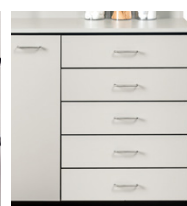

OVERALL WALL CABINET SPECIFICATIONS

48" W x 12" D x 24" H

OVERALL BASE CABINET SPECIFICATIONS

48" W x 18" D x 35" H

OVERALL CART SPECIFICATIONS

20" W x 18.5" D x 29.5" H

OPTIONS

022 Stainless Steel sink and chrome faucet set

055 Door & Drawer Locks

066 Door Locks & Inside Latch

044 Add a Drawer cannot be used with a sink option

42 Cart Option

43 Cart Option

Cabinet and Countertop colors

CLASSIC CLINTON •LAMINATE CASEWORK•

Laminate Cabinet Colors