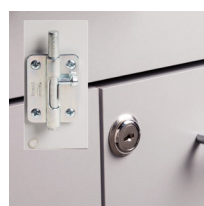

OVERALL WALL CABINET SPECIFICATIONS

48" W x 12" D x 24" H

OVERALL BASE CABINET SPECIFICATIONS

48" W x 18" D x 35" H

OVERALL CART SPECIFICATIONS

20" W x 18.5" D x 29.5" H

OPTIONS

022 Stainless Steel sink and chrome faucet set

055 Door & Drawer Locks

066 Door Locks & Inside Latch

044 Add a Drawer cannot be used with a sink option

42 Cart Option

43 Cart Option

Cabinet and Countertop colors

CLASSIC CLINTON •LAMINATE CASEWORK•

Laminate Cabinet Colors